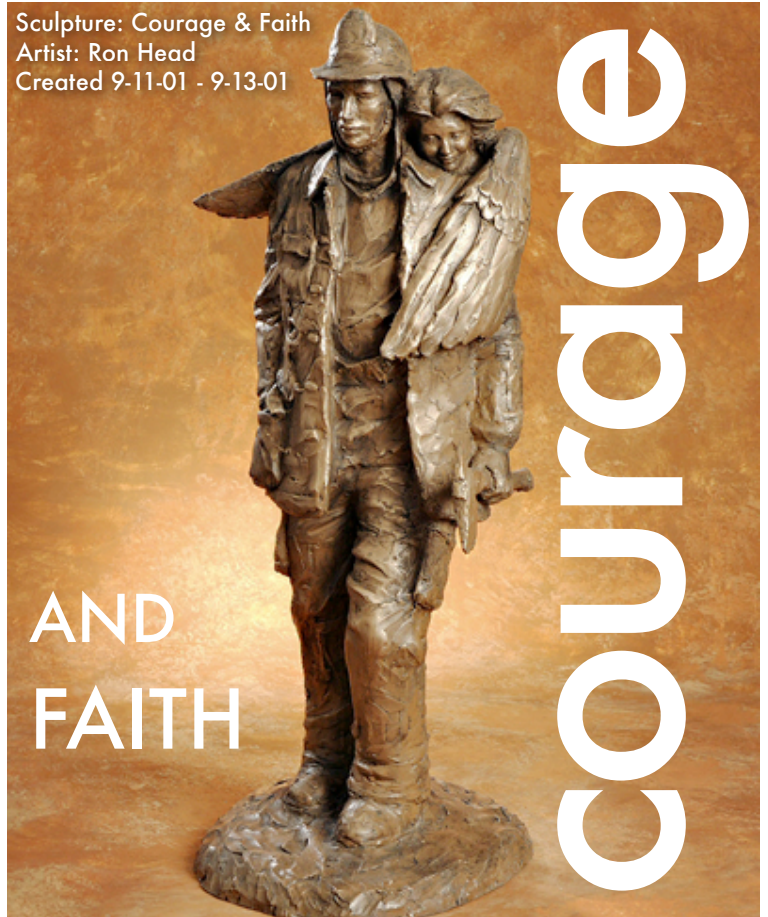

Remembering 9-11-01
 Photo by: Sheree Lincoln
 Taken: 11-30-01

Sculpture: Courage & Faith
 Artist: Ron Head
 Created 9-11-01 - 9-13-01

Recognizing Our Firefighters And The Courage it Takes To Go Into Harms Way

The sculpture **Courage and Faith** was created on **September 11th, 2001** and the **2 days** that followed.

Artist Ron Head watched the events of September 11 unfold on TV as many people did. In a recent interview he said, "While watching the fire fighters go up the World Trade Center stairs, I felt immediately compelled to create a piece to honor their courage. At that time, I thought I would create the fire fighter carrying a victim to safety."

Throughout the day on September 11, 2001, and into

the night, the artist worked on the sculpture and soon the image of a firefighter appeared. As he placed a lump of clay on the shoulder, to begin the head of a survivor, he stopped working thinking it did not look quite right; maybe he needed a break.

"When I came back from the break I saw a new vision.... the image had changed from a survivor to the head of an angel resting on the firefighters shoulder; a reminder that God's Guardian Angels go with them every day, as they leave the station on every call."